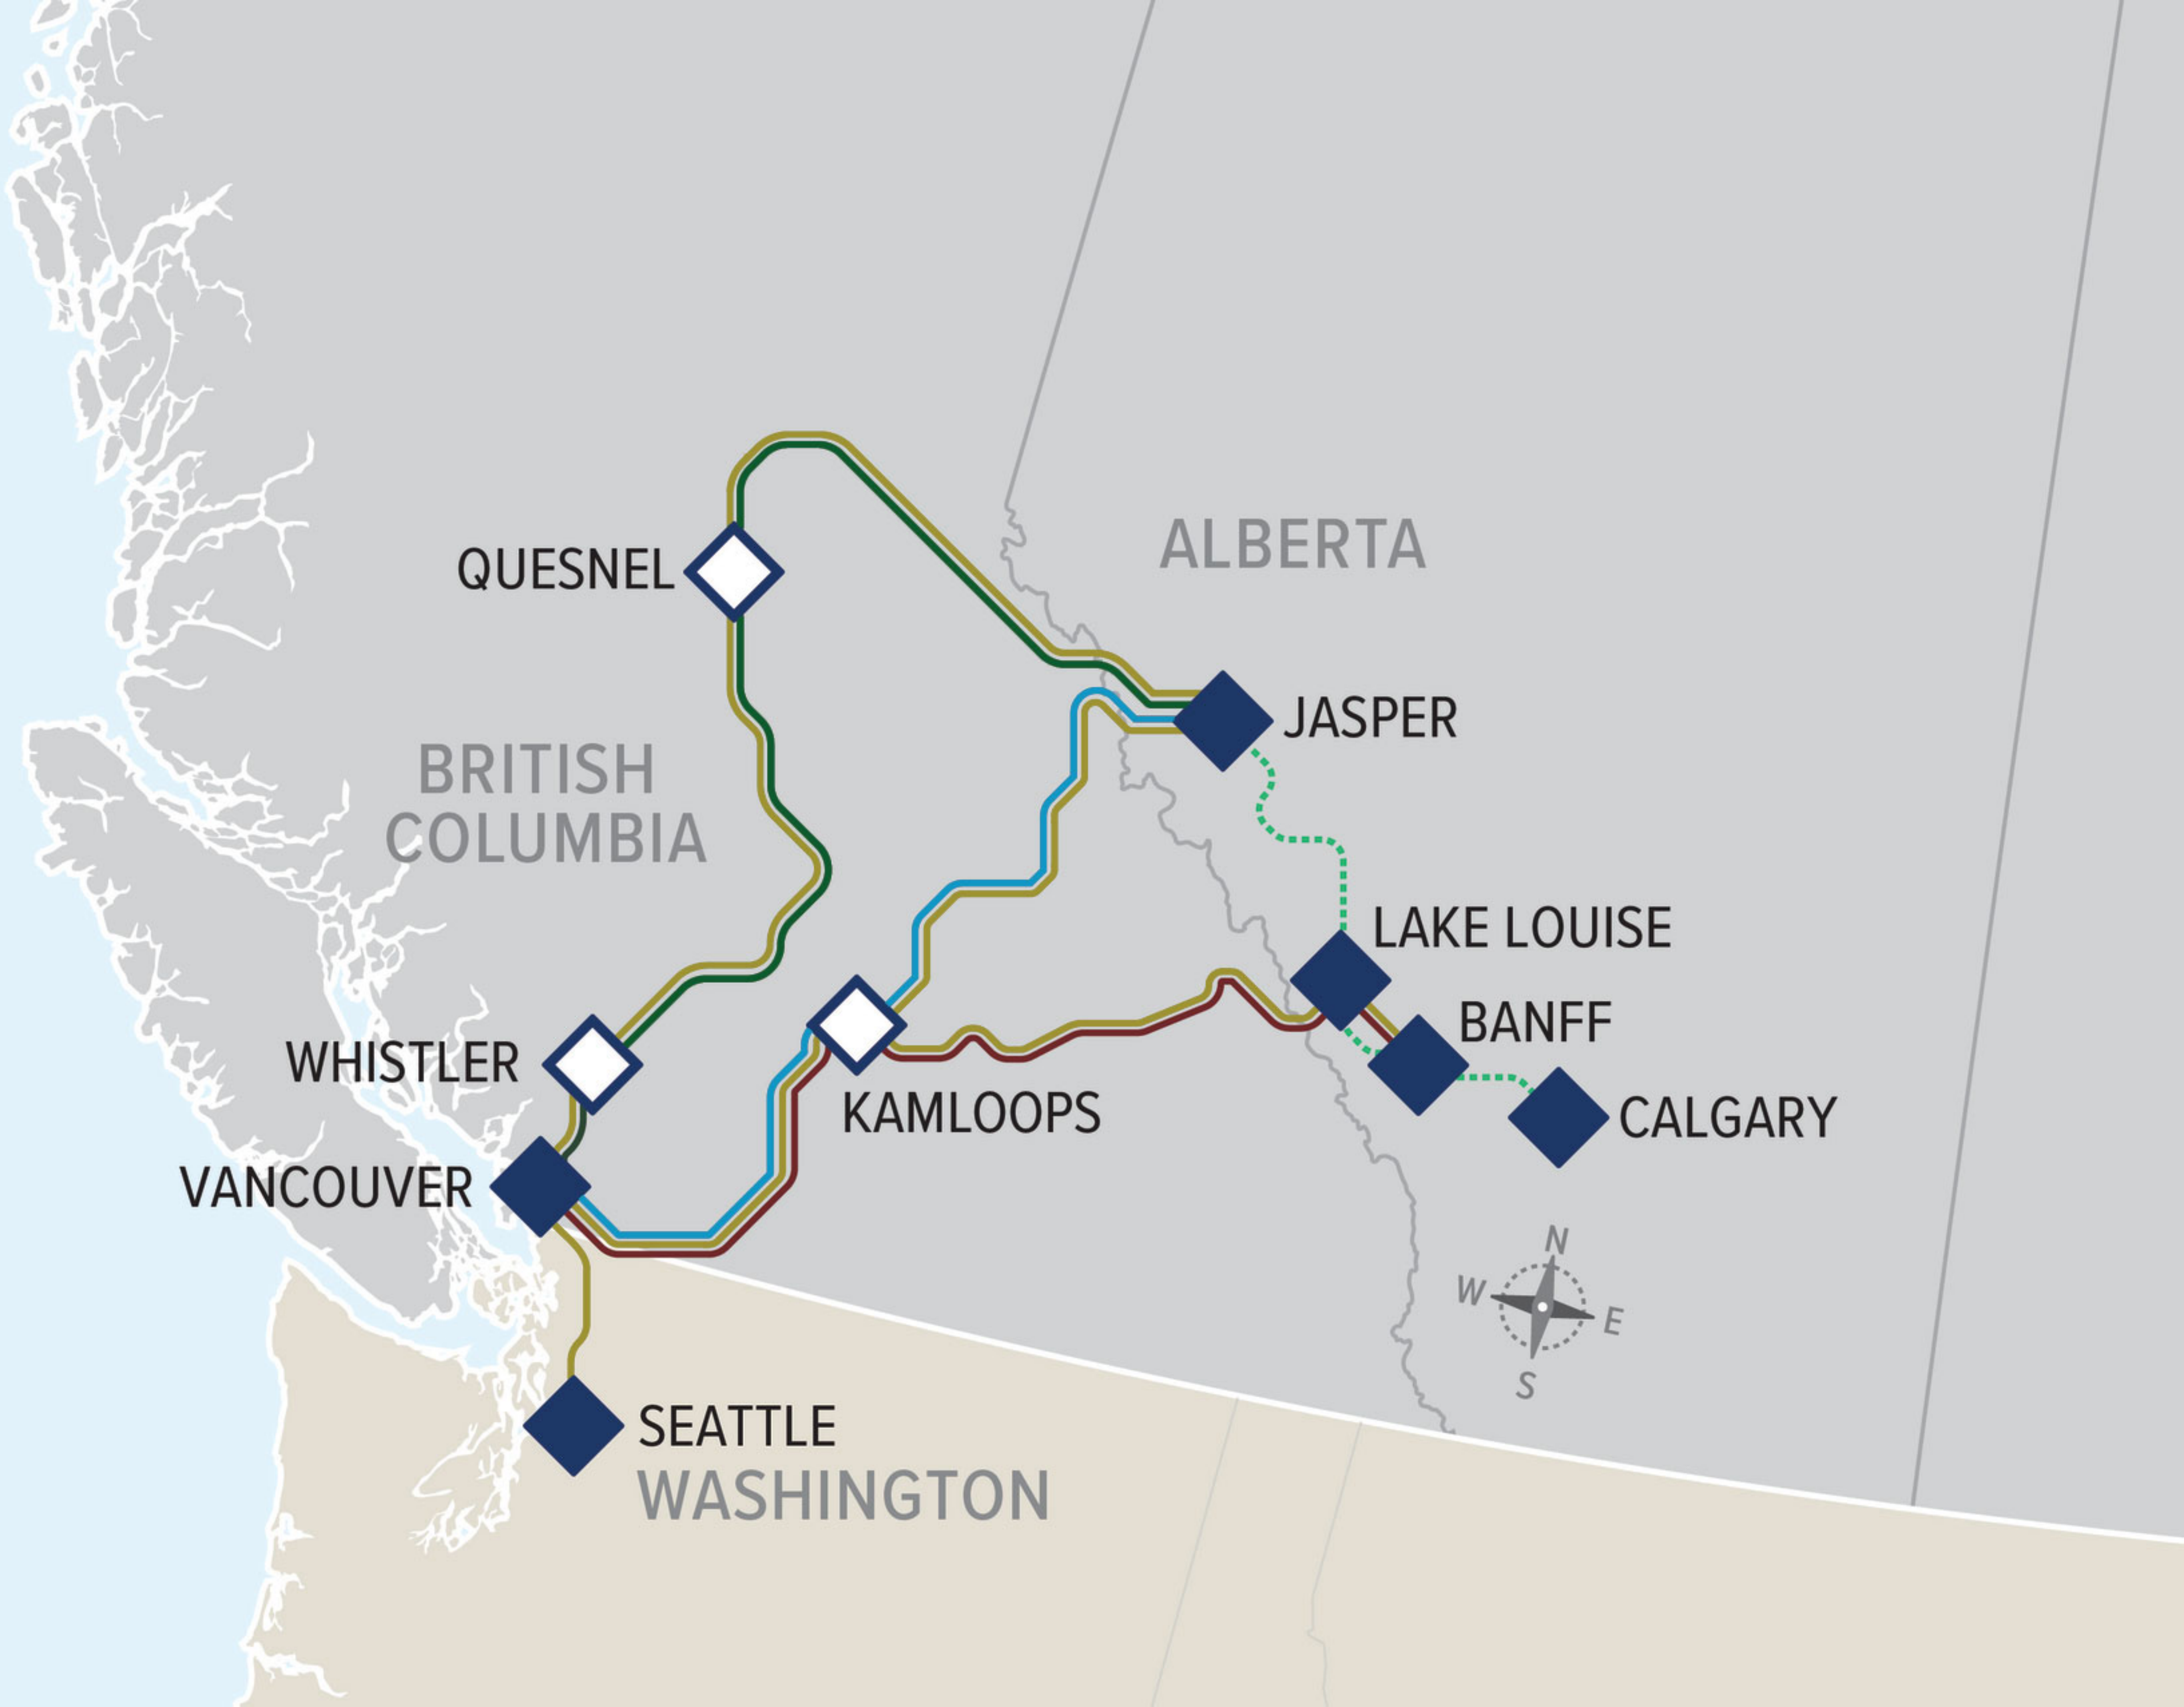

	RAINFOREST TO GOLD RUSH
	JOURNEY THROUGH THE CLOUDS
	FIRST PASSAGE TO THE WEST
	COASTAL PASSAGE
	SCENIC HIGHWAY MOTORCOACH SELF-DRIVE

ROCKY MOUNTAINEER®